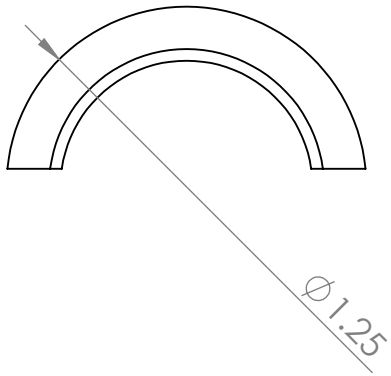

PART NUMBER	COLOR
SP4020	BARE
SP4020RE	RED
SP4020PU	PURPLE
SP4020BL	BLUE
SP4020GO	GOLD
SP4021	BLACK

PROPRIETARY AND CONFIDENTIAL

THE INFORMATION CONTAINED IN THIS DRAWING IS PROVIDED FOR FRAMEBUILDERS AND IS THE PROPERTY OF PARAGON MACHINE WORKS. ANY REPRODUCTION IN PART OR AS A WHOLE WITHOUT THE WRITTEN PERMISSION OF PARAGON MACHINE WORKS IS PROHIBITED.

	NAME	DATE
DRAWN BY:	CAN	8/23
CHECKED BY:	CAN	8/23
COMMENTS:		

PARAGON MACHINE WORKS

TITLE:

7/8" X 1-1/4" HANDLEBAR SHIM

SIZE	DWG. NO.	REV
A	SP4020	A1

SCALE: 1:1

SHEET 1 OF 1