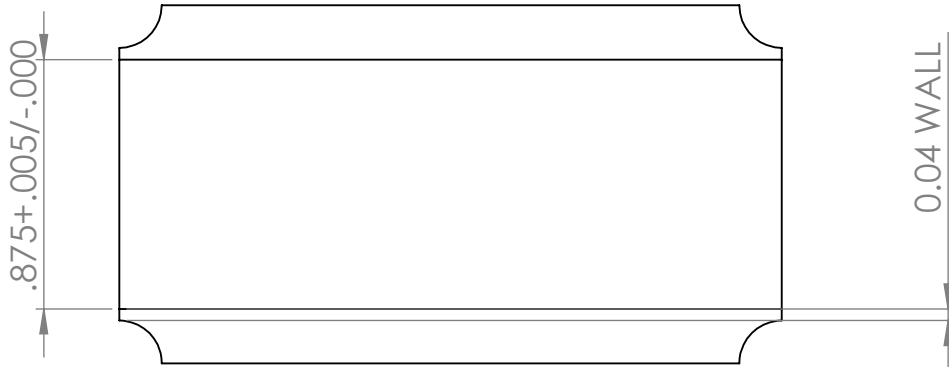

PART NUMBER	COLOR
SP4020	BARE
SP4020RE	RED
SP4020PU	PURPLE
SP4020BL	BLUE
SP4020GO	GOLD
SP4021	BLACK

PROPRIETARY AND CONFIDENTIAL

THE INFORMATION CONTAINED IN THIS DRAWING IS PROVIDED FOR FRAMEBUILDERS AND IS THE PROPERTY OF PARAGON MACHINE WORKS. ANY REPRODUCTION IN PART OR AS A WHOLE WITHOUT THE WRITTEN PERMISSION OF PARAGON MACHINE WORKS IS PROHIBITED.

	NAME	DATE
DRAWN BY:	CAN	8/23
CHECKED BY:	CAN	8/23
COMMENTS:		

PARAGON MACHINE WORKS

TITLE:

7/8" X 1-1/4" HANDLEBAR SHIM

SIZE	DWG. NO.	REV
A	SP4020	A1

SCALE: 1:1

SHEET 1 OF 1